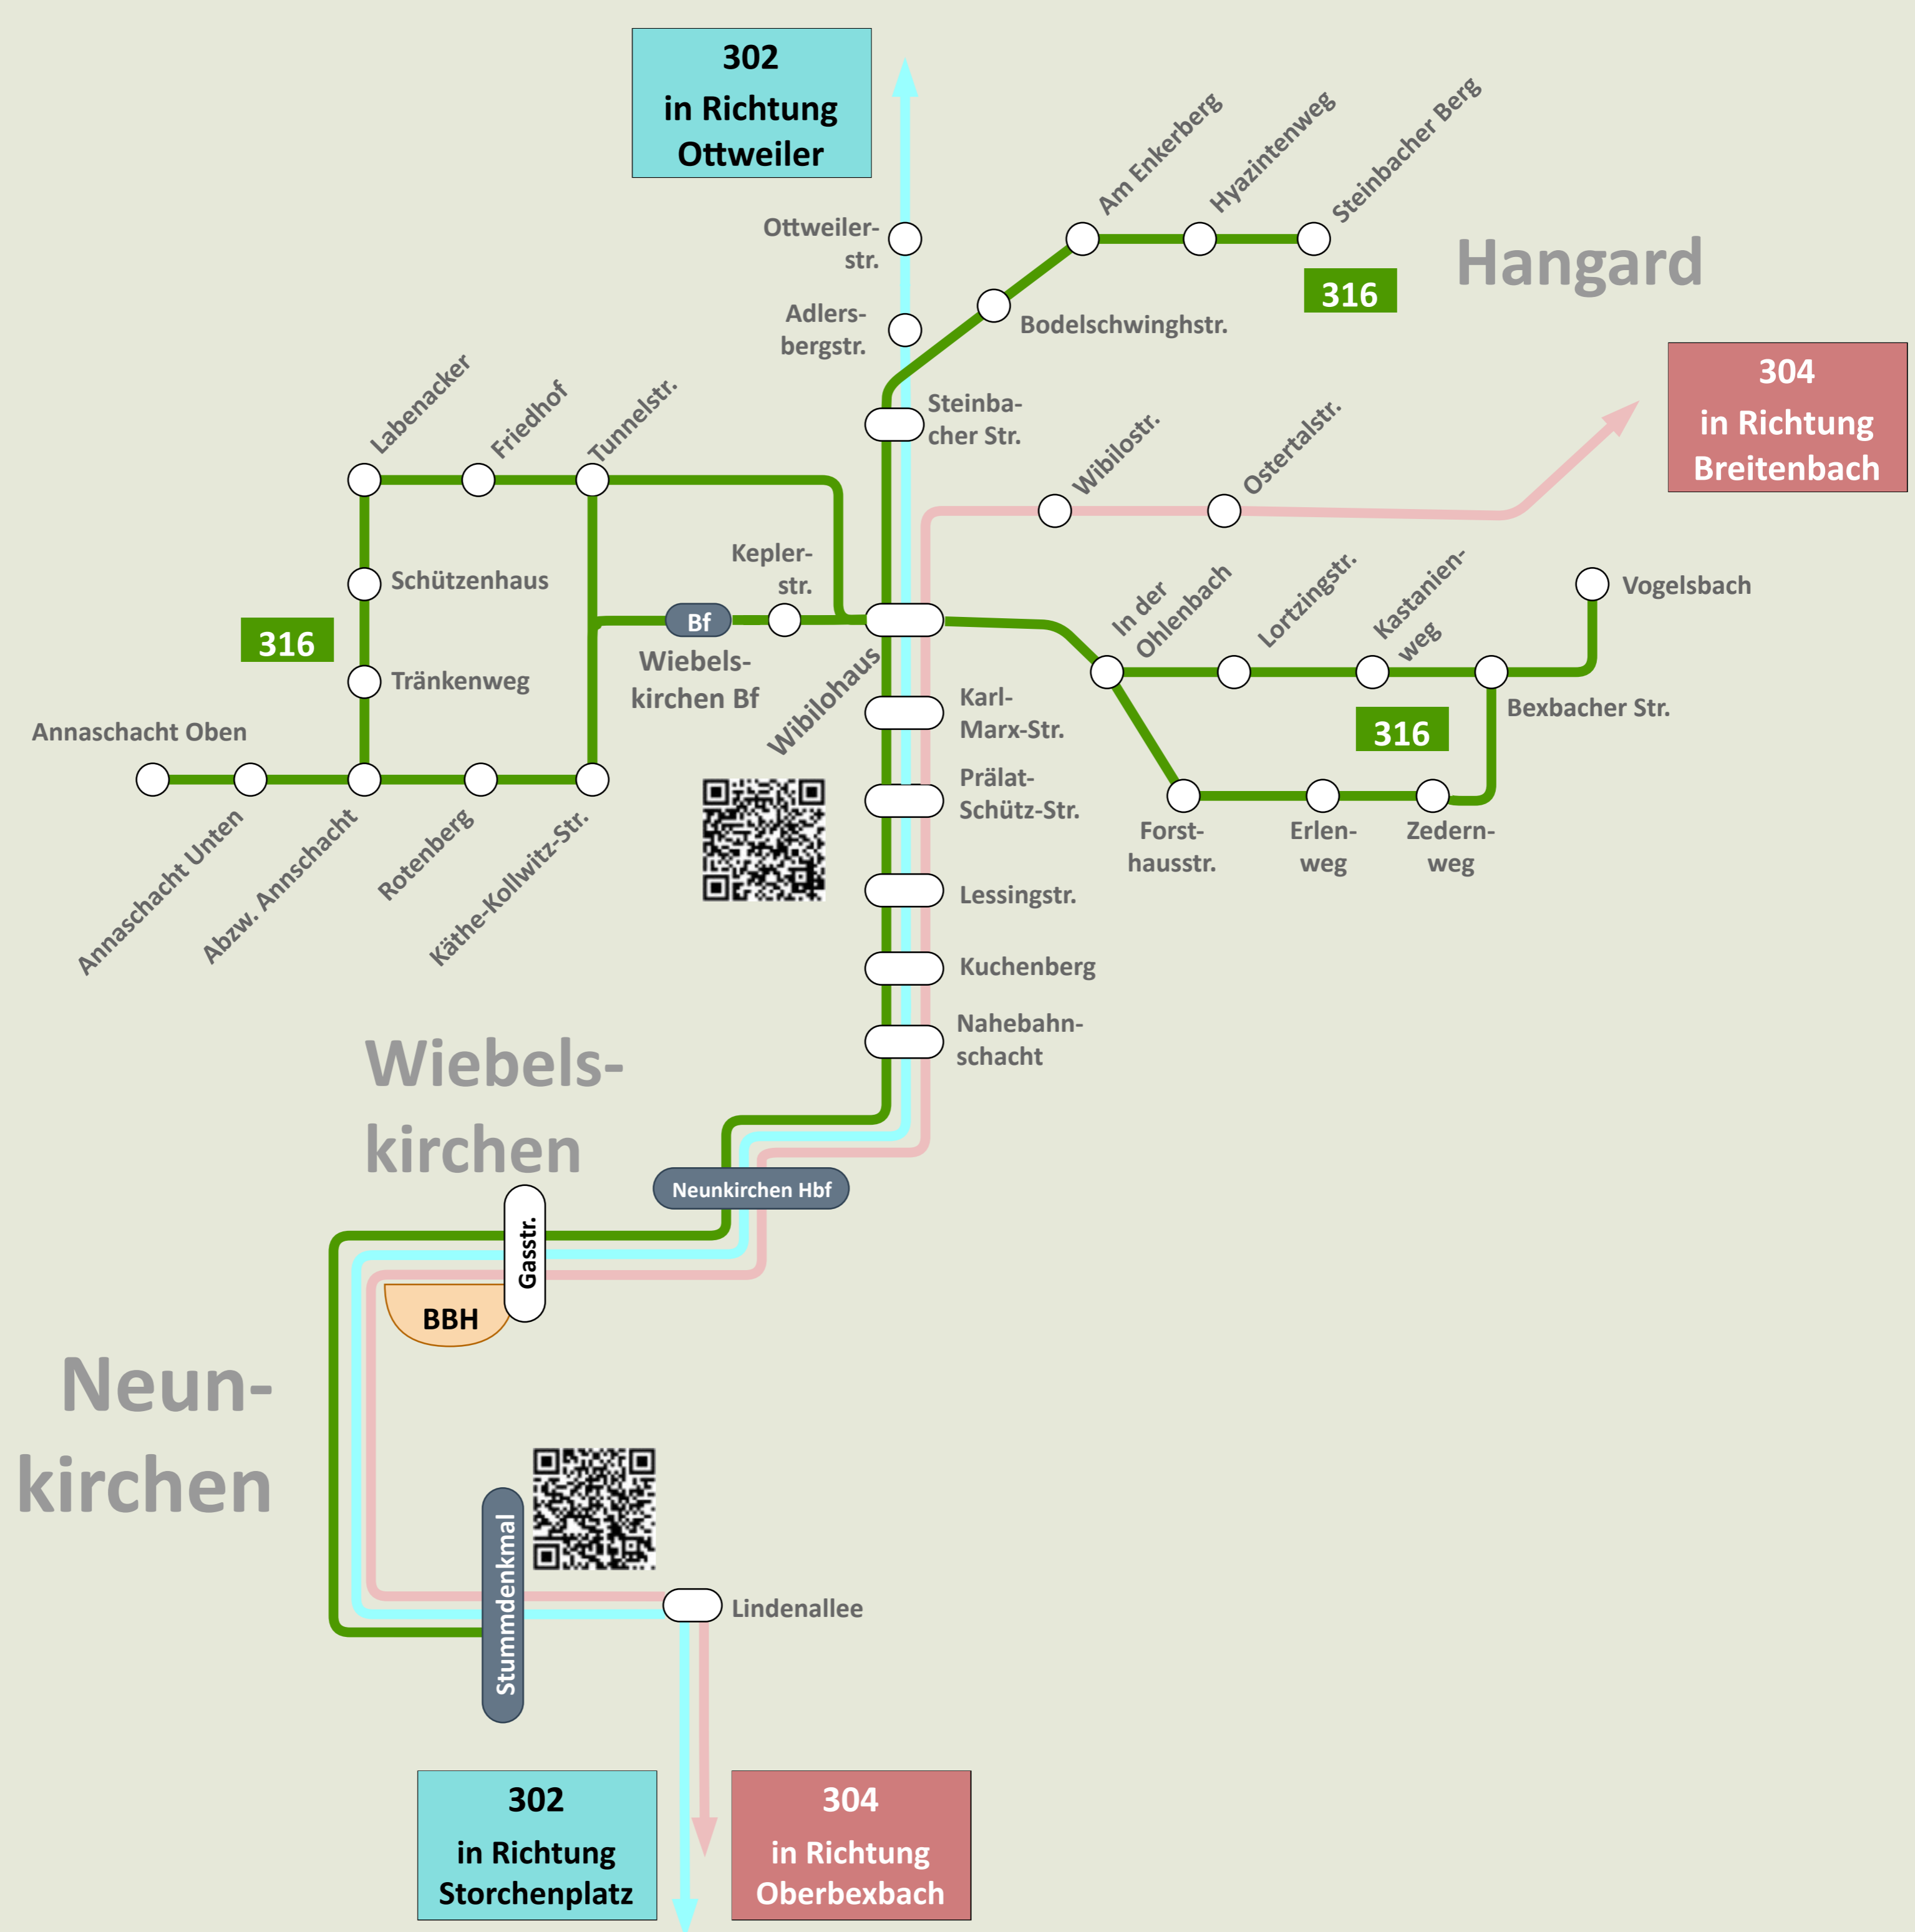

JETZT BEI
Google Play

NVG
Neunkircher Verkehrs GmbH

**Linie
316**

Nk Stummdenkmal -
Wiebelskirchen
Wibilohaus -
Labenacker/Vogelsbach/
Steinbacher Berg

gültig ab 14.02.2022

Gültig ab 14.02.2022

Montag bis Freitag

Samstag

Sonn- & Feiertag

Table with columns: Haltestelle, Bussteig, and time slots for Monday-Friday. Includes bus routes like Nk Stummndenmal, Nk Gasstraße, Nk Hauptbahnhof, etc.

Table with columns: Haltestelle, Bussteig, and time slots for Monday-Friday. Includes bus routes like Wbk Vogelsbach, Wbk Bexbacher Str., Wbk Zedernweg, etc.

Table with columns: Haltestelle, Bussteig, and time slots for Monday-Friday. Includes bus routes like Wbk Steinbacher Berg, Wbk Hyazinthenweg, Wbk Forsthausstr., etc.

Table with columns: Haltestelle, Bussteig, and time slots for Monday-Friday. Includes bus routes like Wbk Kastanienweg, Wbk In der Ohlenbach, Wbk Tunnelstr., etc.

Table with columns: Haltestelle, Bussteig, and time slots for Monday-Friday. Includes bus routes like Wbk Labenacker, Wbk Bodelschwing, Wbk Am Enkerberg, etc.

Table with columns: Haltestelle, Bussteig, and time slots for Monday-Friday. Includes bus routes like Wbk K.-Kollwitz-Str., Wbk Bahnhof, Wbk K.-Marx-Str., etc.